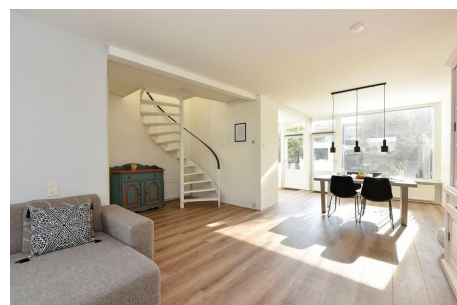

Save time and money go directly to
the best and quickest agent

Burgemeester Haspelslaan, Amstelveen

Details:

- Size of the property: 120 m²
- Number of bedrooms: 4
- Number of bathrooms: 1
- Type of house: Family House
- Construction year of the house: 1965

Type	: Terraced house
Decoration	: Fully furnished
Garden	: Yes, Backyard, 100×100cm
Living Surface	: 120m²
Rooms	: 5

Rent € 2.600 p.m. excl. per month