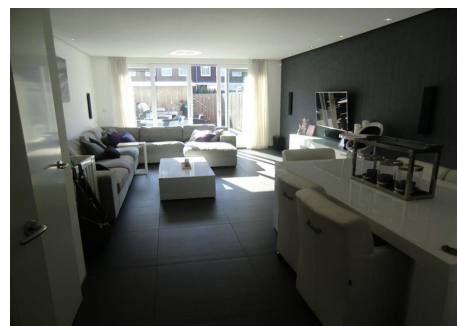

Save time and money go directly to
the best and quickest agent

Jane Addamslaan, Amstelveen

Details:

Size of the house (m2) approximately 160 m2

Number of bedrooms: 5

Number of bathrooms: 2

Type of house: Family house

Quality of public transportation: Good

Type	: Terraced house
Decoration	: Fully furnished, Semi Furnished
Garden	: Yes, Backyard, Southeast, 500×1200cm
Living Surface	: 160m²
Rooms	: 6

Rent € 3.500 p.m. excl. per month