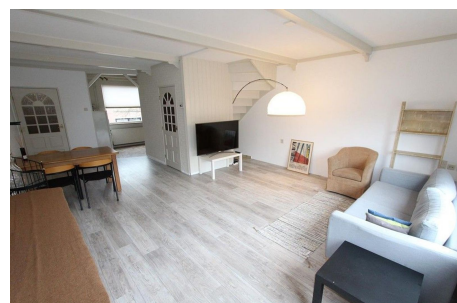

Save time and money go directly to
the best and quickest agent

Praam, Amstelveen

Details:

- Size of the property: 88 m²
- Number of bedrooms: 2
- Number of bathrooms: 1
- Type of house: Apartment
- Construction year of the house: 1983

Type : Upper floor apartment
Decoration : Fully furnished
Living Surface : 88m²
Rooms : 3

Rent € 1.950 p.m. excl. per month