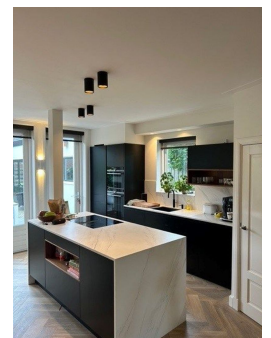

Save time and money go directly to
the best and quickest agent

Rietvinkstraat, Badhoevedorp

Please be aware that the house is only available for a period of 2 months from 26-10-2023 till 20-12-2023

The corner house is a 1930s house that was completely restored in 2019. The house is finished to a high standard with a beautiful kitchen and underfloor heating in the living room. The living area is 130 m2 and the total plot is 275 m2.

AMSTERDAM HOUSING
Singerbeekstraat 29
1078 BH Amsterdam
Living Surface
Rooms

+31 (0)20-671 72 66
info@amsterdamhousing.com
www.amsterdamhousing.com
: 130m²
: 4

Rent € 2.350 p.m. excl. per month