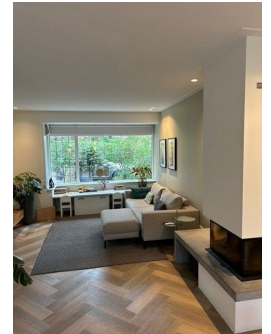

Save time and money go directly to
the best and quickest agent

Rietvinkstraat, Badhoevedorp

Please be aware that the house is only available for a period of 2 months from 26-10-2023 till 20-12-2023

The corner house is a 1930s house that was completely restored in 2019. The house is finished to a high standard with a beautiful kitchen and underfloor heating in the living room. The living area is 130 m2 and the total plot is 275 m2.

AMSTERDAM HOUSING
Singerbeekstraat 29
1078 BH Amsterdam
Living Surface
Rooms

+31 (0)20-671 72 66
info@amsterdamhousing.com
www.amsterdamhousing.com
: 130m²
: 4

Rent € 2.350 p.m. excl. per month