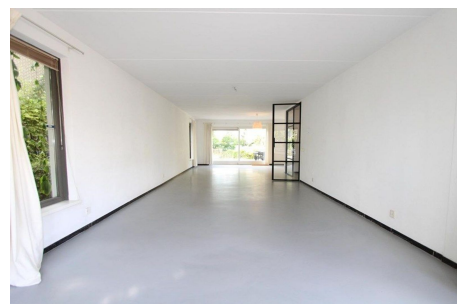

*Save time and money go directly to
the best and quickest agent*

De Grote Wielen, Amstelveen

Details:

Size of the house (m2) approximately 270 m2

Number of bedrooms: 6

Number of bathrooms: 2

Type of house: Semi-detached villa

Quality of public transportation: Good

Type	: Villa
Decoration	: Semi Furnished
Garden	: Yes, Backyard, 100×100cm
Living Surface	: 270m²
Rooms	: 7

Rent € 3.500 p.m. excl. per month