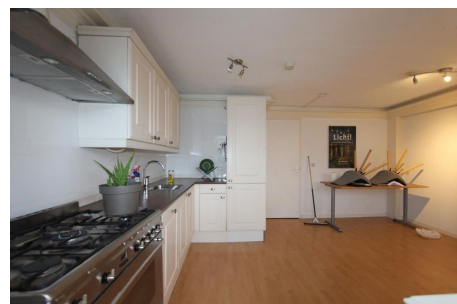

Save time and money go directly to
the best and quickest agent

Alpen Rondweg, Amstelveen

Details:

- Size of the property: 43 m²
- Number of bedrooms: 1
- Number of bathrooms: 1
- Type of house: Apartment
- Construction year of the house: 1969

Type	: Ground floor apartment
Decoration	: Semi Furnished
Garden	: Yes, Backyard, 100×100cm
Living Surface	: 43m²
Rooms	: 2

Rent € 1.650 p.m. excl. per month