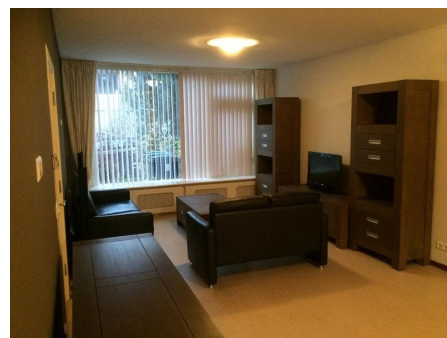

Save time and money go directly to
the best and quickest agent

Strandvliet, Amstelveen

Details:

- Size of the property: 150 m²
- Number of bedrooms: 4
- Number of bathrooms: 2
- Type of house: Family house
- Construction year of the house: 1959

Type	: Terraced house
Decoration	: Fully furnished
Garden	: Yes, Backyard, Northeast, 500×1000cm
Living Surface	: 150m ²
Rooms	: 5

Rent € 3.000 p.m. excl. per month