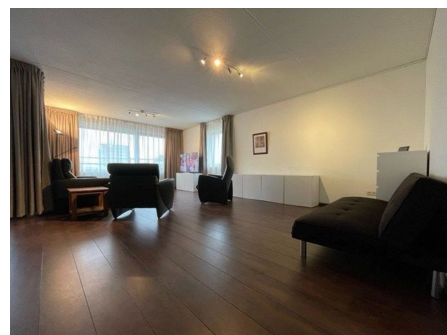

AMSTERDAM HOUSING

CALL +31 (0)20-671 72 66

*Save time and money go directly to
the best and quickest agent*

Rembrandtweg, Amstelveen

Details:

Size of the house (m2) approximately 95 m2

Number of bedrooms: 2

Number of bathrooms: 1

Type of house: Apartment

Quality of public transportation: Good

Type : Upper floor apartment

Decoration : Fully furnished

Living Surface : 95m²

Rooms : 3

Rent € 2.500 p.m. excl. per month

AMSTERDAM HOUSING
Slingerbeekstraat 29
1078 BH Amsterdam

+31 (0)20 - 671 72 66
info@amsterdamhousing.com
www.amsterdamhousing.com

VBO **MAKELAAR**