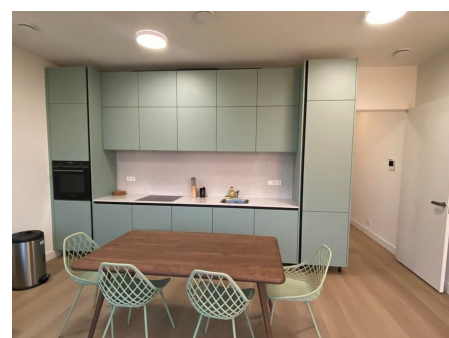

Save time and money go directly to
the best and quickest agent

Kruysweerstraat, Amsterdam

Newly built property with an amazing view. Highest Energy Ratings (Energy label A ++++)

Details:

- Size of the property: 60 m²
- Ceiling Height of the apartment is 3m, 30cm more than usual height
- Number of bedrooms: 1

Type : Upper floor apartment
Decoration : Fully furnished
Living Surface : 60m²
Rooms : 2

Rent € 2.300 p.m. excl. per month