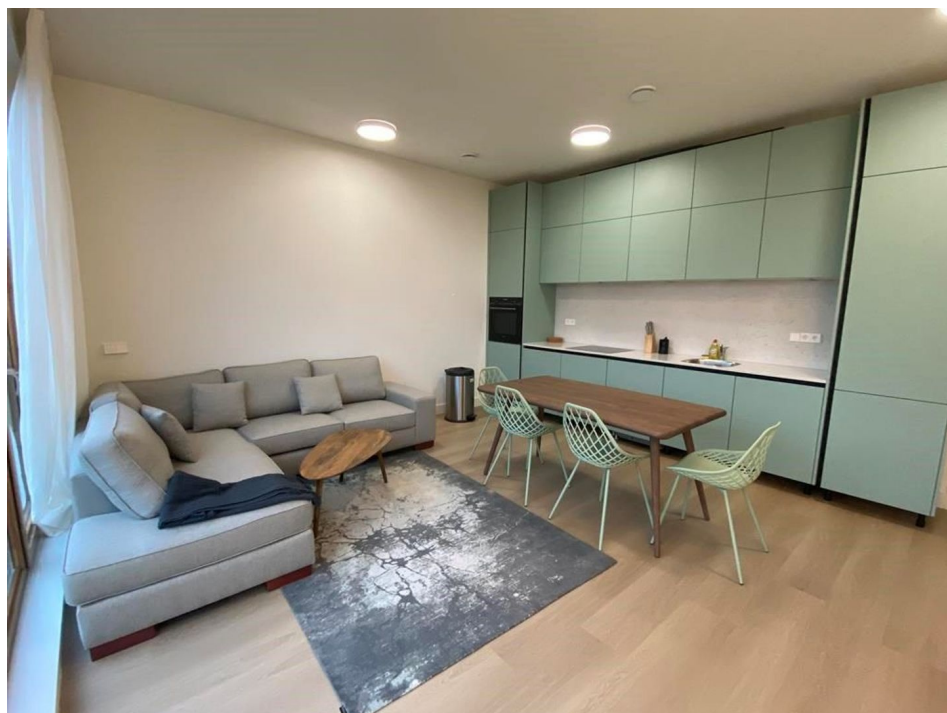

## Kruysweerstraat, Amsterdam

Newly built property with an amazing view. Highest Energy Ratings (Energy label A ++++)

Details:

- Size of the property: 60 m<sup>2</sup>
- Ceiling Height of the apartment is 3m, 30cm more than usual height
- Number of bedrooms: 1

**Type** : Upper floor apartment  
**Decoration** : Fully furnished  
**Living Surface** : 60m<sup>2</sup>  
**Rooms** : 2

**Rent € 2.300 p.m. excl. per month**