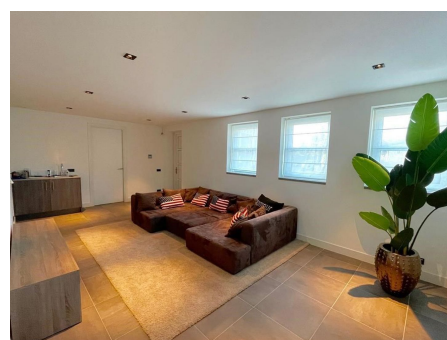

Save time and money go directly to
the best and quickest agent

Schinkeldijkje, Aalsmeer

Details:

- Size of the property: 240 m²
- Number of bedrooms: 5
- Number of bathrooms: 2 (of which 1 can be created extra downstairs on request)
- Type of house: Family House
- Construction year of the house: 2018

Type	: Detached house
Decoration	: Semi Furnished, Optionally furnished
Garden	: Yes, Backyard, 100×100cm
Living Surface	: 240m ²
Rooms	: 6

Rent € 3.950 p.m. excl. per month