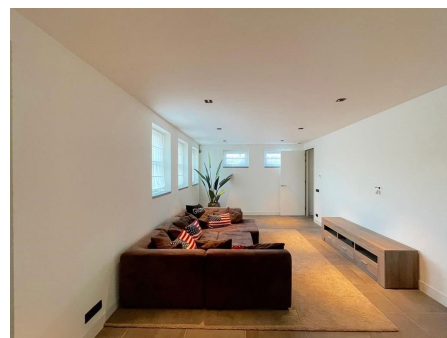

Save time and money go directly to
the best and quickest agent

Schinkeldijkje, Aalsmeer

Details:

- Size of the property: 240 m²
- Number of bedrooms: 5
- Number of bathrooms: 2 (of which 1 can be created extra downstairs on request)
- Type of house: Family House
- Construction year of the house: 2018

Type	: Detached house
Decoration	: Semi Furnished, Optionally furnished
Garden	: Yes, Backyard, 100×100cm
Living Surface	: 240m ²
Rooms	: 6

Rent € 3.950 p.m. excl. per month