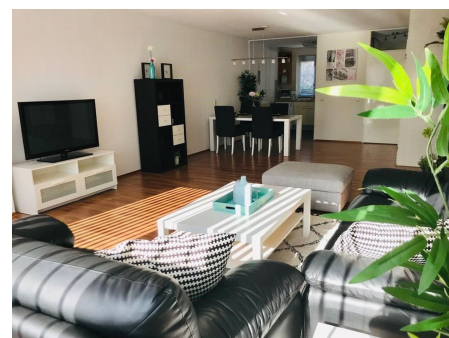

Save time and money go directly to
the best and quickest agent

De Eendracht, Amstelveen

The rental period must be minimum 2 years.

Pictures are samples how furniture can be!

Details:

- Size of the property: 140 m²

Type	: Terraced house
Decoration	: Fully furnished
Garden	: Yes, Backyard
Living Surface	: 140m²
Rooms	: 5

Rent € 2.500 p.m. excl. per month