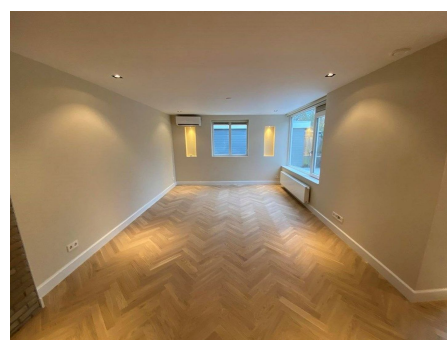

Save time and money go directly to
the best and quickest agent

Chirurgijn, Amstelveen

Details:

- Size of the property: 220 m2
- Number of bedrooms: 6
- Number of bathrooms: 3
- Type of house: Detached villa

Type	: Terraced house
Decoration	: Semi Furnished
Garden	: Yes
Living Surface	: 220m²
Rooms	: 7

Rent € 6.500 p.m. excl. per month