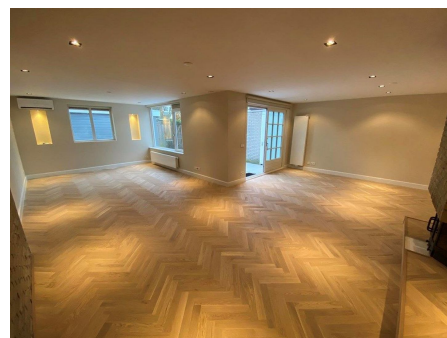

Save time and money go directly to
the best and quickest agent

Chirurgijn, Amstelveen

Details:

- Size of the property: 220 m2
- Number of bedrooms: 6
- Number of bathrooms: 3
- Type of house: Detached villa

Type	: Terraced house
Decoration	: Semi Furnished
Garden	: Yes
Living Surface	: 220m²
Rooms	: 7

Rent € 6.500 p.m. excl. per month