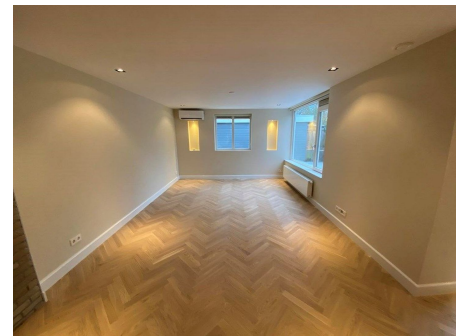

Save time and money go directly to
the best and quickest agent

Chirurgijn, Amstelveen

Details:

- Size of the property: 220 m²
- Number of bedrooms: 6
- Number of bathrooms: 3
- Type of house: Detached villa

Type
Decoration
Garden
Living Surface
Rooms

: Terraced house
+31 (0)20-671-72-66
info@amsterdamhousing.com
www.amsterdamhousing.com
: 7