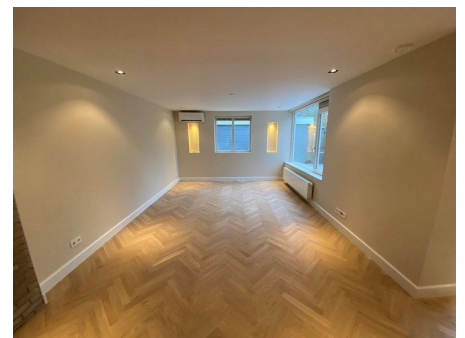

Save time and money go directly to
the best and quickest agent

Chirurgijn, Amstelveen

Details:

- Size of the property: 220 m²
- Number of bedrooms: 6
- Number of bathrooms: 3
- Type of house: Detached villa

Type
Decoration
Garden
Living Surface
Rooms

: Terraced house
+31 (0)20-671-72-66
info@amsterdamhousing.com
www.amsterdamhousing.com
: 7