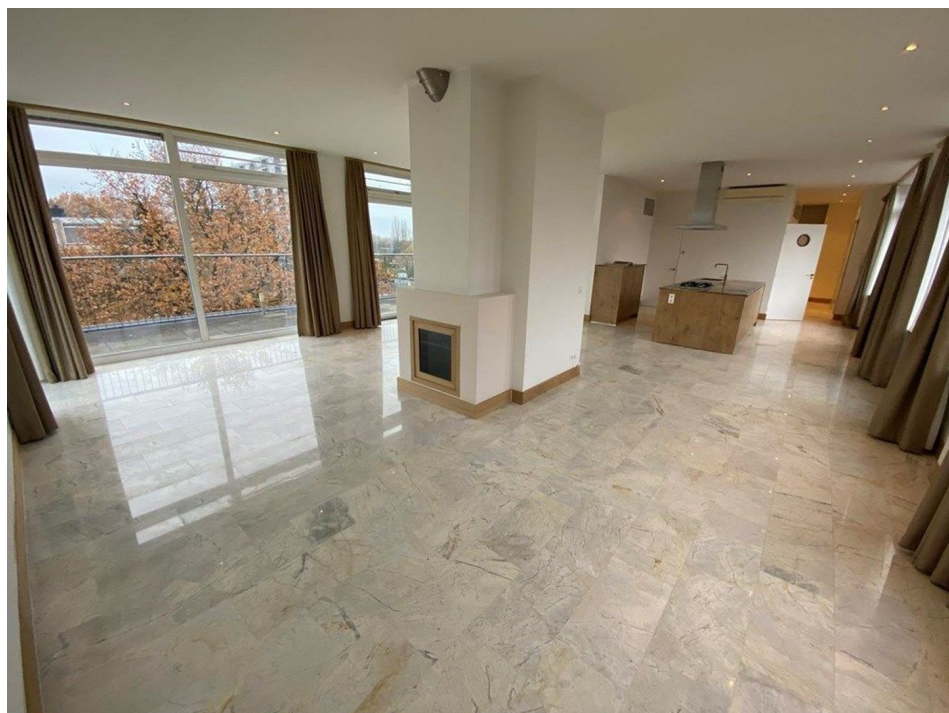

Save time and money go directly to
the best and quickest agent

Maarten Lutherweg, Amstelveen

Luxury penthouse available:

Details:

Size of the property: (m2) approximately 120 m2

Number of bedrooms: 2

Number of bathrooms: 1

Type	: Upper floor apartment
Decoration	: Semi Furnished
Living Surface	: 130m²
Rooms	: 3

Rent € 2.750 p.m. excl. per month