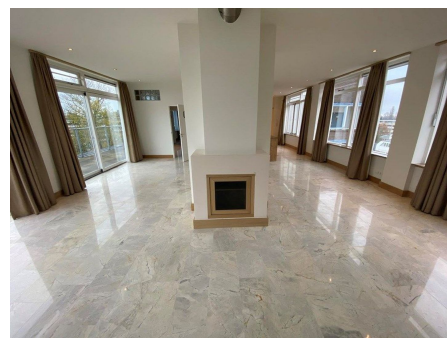

Save time and money go directly to
the best and quickest agent

Maarten Lutherweg, Amstelveen

Luxury penthouse available:

Details:

Size of the property: (m2) approximately 120 m2

Number of bedrooms: 2

Number of bathrooms: 1

Type	: Upper floor apartment
Decoration	: Semi Furnished
Living Surface	: 130m²
Rooms	: 3

Rent € 2.750 p.m. excl. per month