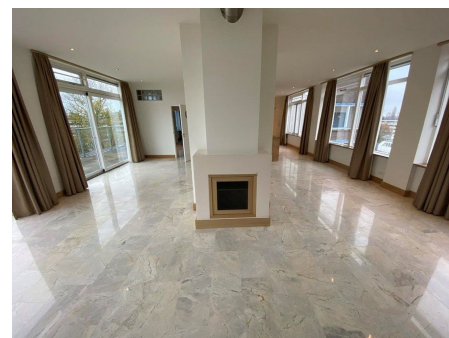

Save time and money go directly to
the best and quickest agent

Maarten Lutherweg, Amstelveen

Luxury penthouse available:

Details:

Size of the property: (m2) approximately 120 m2

Number of bedrooms: 2

Number of bathrooms: 1

Type	: Upper floor apartment
Decoration	: Semi Furnished
Living Surface	: 130m²
Rooms	: 3

Rent € 2.750 p.m. excl. per month