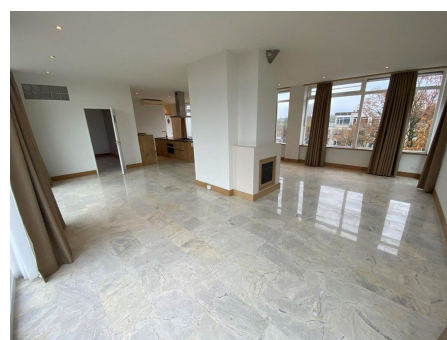

Save time and money go directly to
the best and quickest agent

Maarten Lutherweg, Amstelveen

Luxury penthouse available:

Details:

Size of the property: (m2) approximately 120 m2

Number of bedrooms: 2

Number of bathrooms: 1

Type	: Upper floor apartment
Decoration	: Semi Furnished
Living Surface	: 130m²
Rooms	: 3

Rent € 2.750 p.m. excl. per month