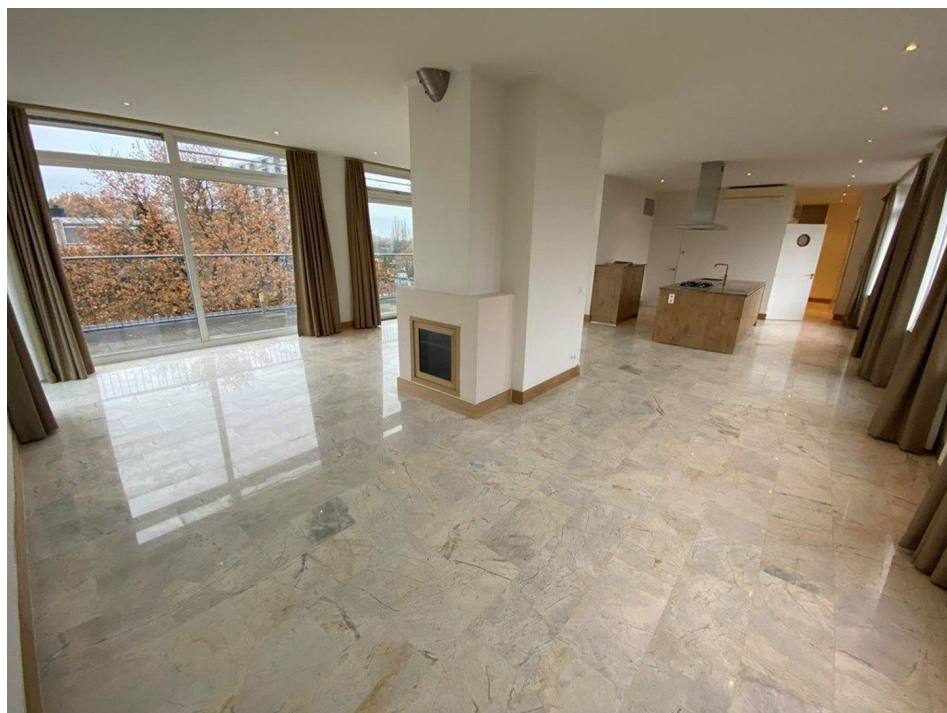

Save time and money go directly to
the best and quickest agent

Maarten Lutherweg, Amstelveen

Luxury penthouse available:

Details:

Size of the property: (m2) approximately 120 m2

Number of bedrooms: 2

Number of bathrooms: 1

Type	: Upper floor apartment
Decoration	: Semi Furnished
Living Surface	: 130m²
Rooms	: 3

Rent € 2.750 p.m. excl. per month