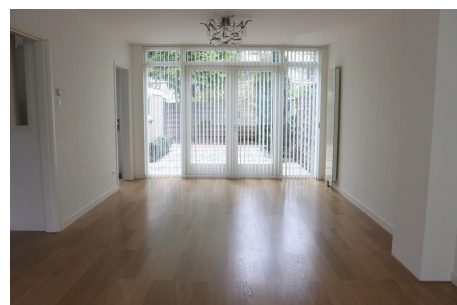

Save time and money go directly to
the best and quickest agent

Vijverhoef, Amsterdam

Details:

- Size of the property: 130 m²
- Number of bedrooms: 4
- Number of bathrooms: 1
- Type of house: Family House
- Construction year of the house: 1962

Type	: Terraced house
Decoration	: Semi Furnished
Garden	: Yes, Backyard, Southwest
Living Surface	: 130m²
Rooms	: 5

Rent € 3.450 p.m. excl. per month