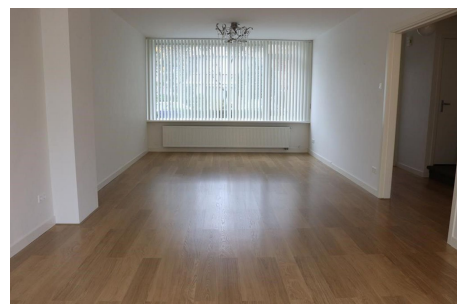

Save time and money go directly to
the best and quickest agent

Vijverhoef, Amsterdam

Details:

- Size of the property: 130 m²
- Number of bedrooms: 4
- Number of bathrooms: 1
- Type of house: Family House
- Construction year of the house: 1962

Type	: Terraced house
Decoration	: Semi Furnished
Garden	: Yes, Backyard, Southwest
Living Surface	: 130m ²
Rooms	: 5

Rent € 3.450 p.m. excl. per month