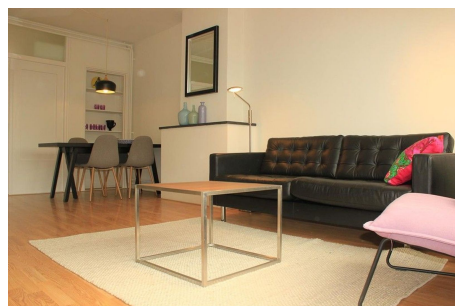

Save time and money go directly to
the best and quickest agent

Rembrandtweg, Amstelveen

Details:

- Size of the property: 67 m²
- Number of bedrooms: 2
- Number of bathrooms: 1
- Type of house: Apartment
- Construction year of the house: 1959

Type	: Upper floor apartment
Decoration	: Fully furnished
Living Surface	: 67m²
Rooms	: 3

Rent € 1.950 p.m. excl. per month