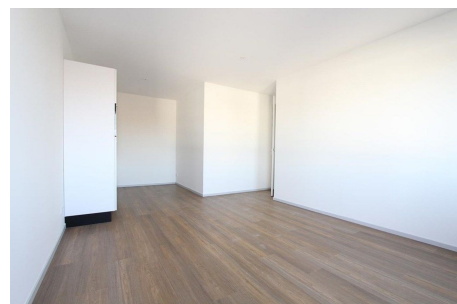

*Save time and money go directly to
the best and quickest agent*

Bouwerij, Amstelveen

Details:

- Size of the property: 47 m²
- Number of bedrooms: 1
- Number of bathrooms: 1
- Type of house: Apartment
- Interior decoration: Semi-Furnished

Type	: Upper floor apartment
Decoration	: Semi Furnished
Living Surface	: 47m ²
Rooms	: 2

Rent € 1.350 p.m. excl. per month