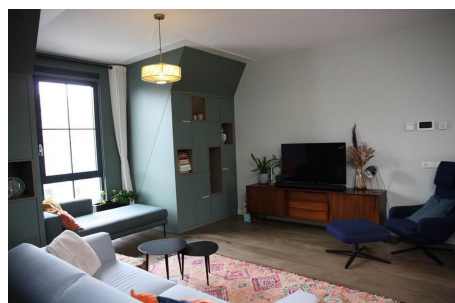

Save time and money go directly to
the best and quickest agent

Wiborgeiland, Amsterdam

Energylabel A | Built 2019

Discover the perfect blend of comfort and tranquility in this charming waterside residence located at Wiborgeiland. Nestled in a serene neighborhood, this property offers a peaceful retreat while providing easy access to all the conveniences of modern living. Enjoy your private outdoor haven—a balcony overlooking the water or a cozy patio, perfect for

Type : Upper floor apartment
Decoration : Fully furnished
Living Surface : 100m²
Rooms : 4

Rent € 2.950 p.m. excl. per month