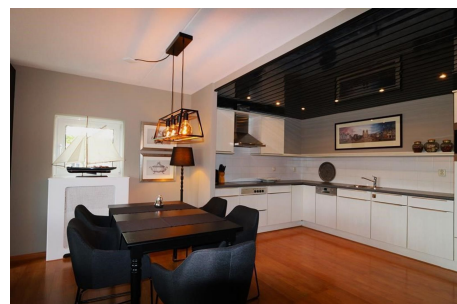

Save time and money go directly to
the best and quickest agent

Luttickduin, Amstelveen

Details:

- Size of the property: 128 m²
- Number of bedrooms: 2
- Number of bathrooms: 1
- Type of property: Apartment
- Construction year of the apartment: 1993

Type	: Upper floor apartment
Decoration	: Fully furnished
Living Surface	: 128m²
Rooms	: 3

Rent € 2.500 p.m. excl. per month