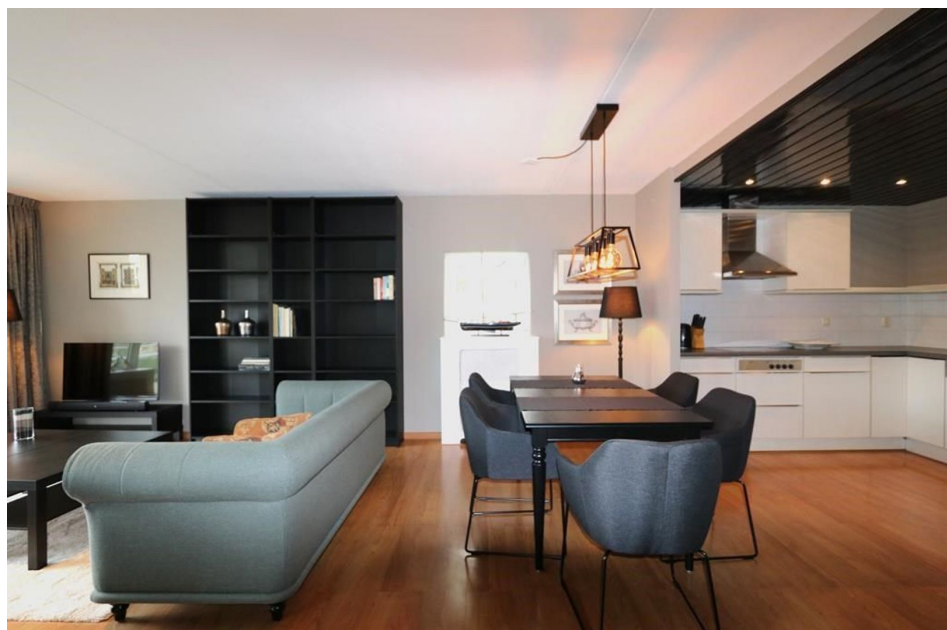

Save time and money go directly to
the best and quickest agent

Luttickduin, Amstelveen

Details:

- Size of the property: 128 m²
- Number of bedrooms: 2
- Number of bathrooms: 1
- Type of property: Apartment
- Construction year of the apartment: 1993

Type	: Upper floor apartment
Decoration	: Fully furnished
Living Surface	: 128m²
Rooms	: 3

Rent € 2.500 p.m. excl. per month