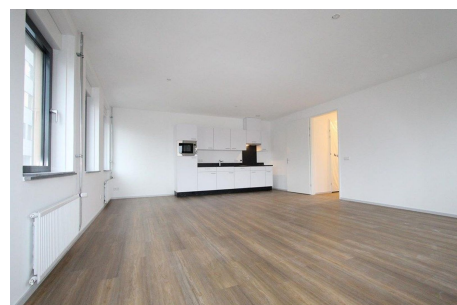

*Save time and money go directly to
the best and quickest agent*

Bouwerij, Amstelveen

Details:

- Size of the property: 72 m²
- Number of bedrooms: 2
- Number of bathrooms: 1
- Type of house: Apartment
- Interior decoration: Semi-Furnished

Type	: Upper floor apartment
Decoration	: Semi Furnished
Living Surface	: 72m ²
Rooms	: 3

Rent € 1.500 p.m. excl. per month