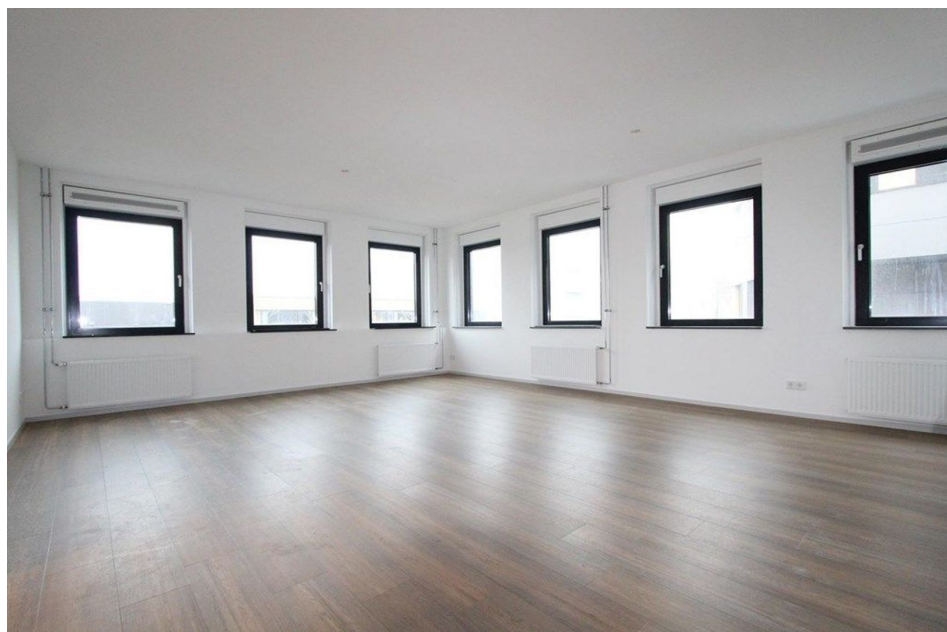

*Save time and money go directly to
the best and quickest agent*

Bouwerij, Amstelveen

Details:

- Size of the property: 72 m²
- Number of bedrooms: 2
- Number of bathrooms: 1
- Type of house: Apartment
- Interior decoration: Semi-Furnished

Type	: Upper floor apartment
Decoration	: Semi Furnished
Living Surface	: 72m ²
Rooms	: 3

Rent € 1.500 p.m. excl. per month