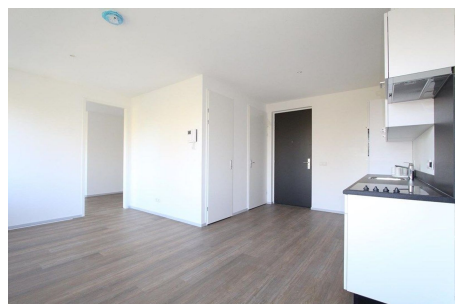

Save time and money go directly to
the best and quickest agent

Bouwerij, Amstelveen

Please be aware that it is not possible to schedule a viewing through phone. Please send your contact information by replying ONLINE on this advertisement.

Details:

- Size of the property: 41 m²
- Number of bedrooms: 1

Type	: Upper floor apartment
Decoration	: Semi Furnished
Living Surface	: 41m²
Rooms	: 2

Rent € 1.300 p.m. excl. per month