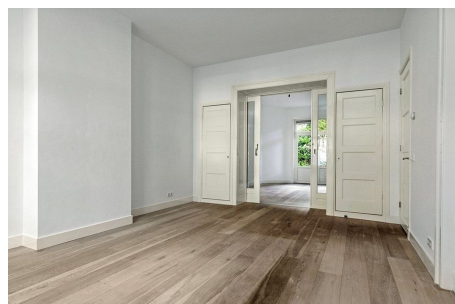

Save time and money go directly to
the best and quickest agent

Churchill-laan, Amsterdam

Details:

- Size of the property: 100 m²
- Number of bedrooms: 2
- Number of bathrooms: 1
- Type of house: Apartment

Type	: Ground floor apartment
Decoration	: Semi Furnished
Garden	: Yes, Backyard
Living Surface	: 100m ²
Rooms	: 3

Rent € 2.400 p.m. excl. per month