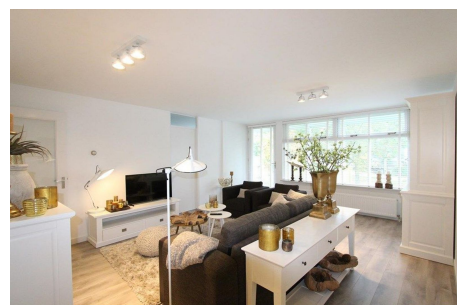

*Save time and money go directly to
the best and quickest agent*

Felix de Nobelhof, Amstelveen

Details:

- Size of the property: 95 m²
- Number of bedrooms: 2
- Number of bathrooms: 1
- Type of house: Apartment
- Construction year of the house: 1995

Type	: Upper floor apartment
Decoration	: Fully furnished
Living Surface	: 95m²
Rooms	: 3

Rent € 2.350 p.m. excl. per month