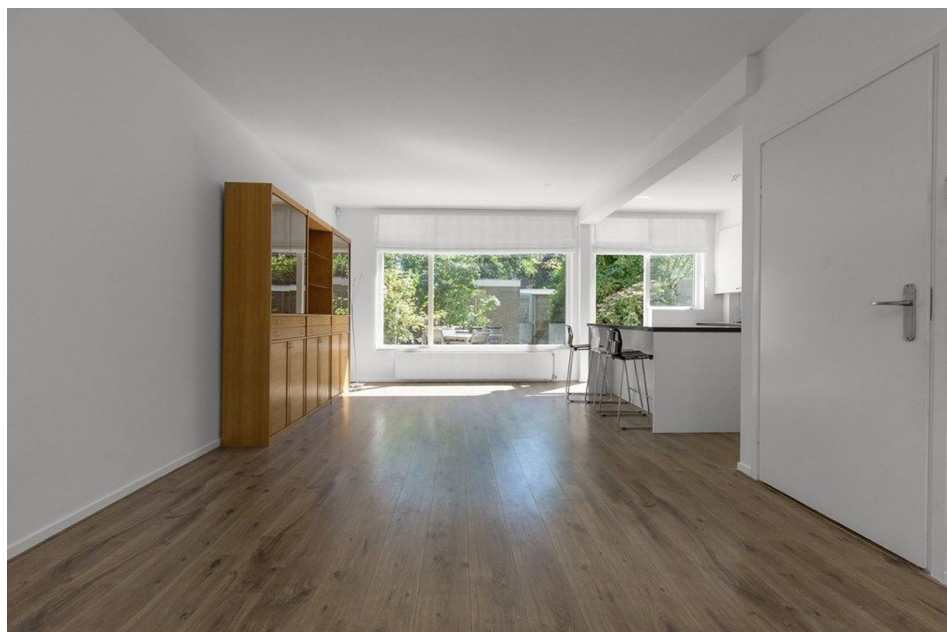

Save time and money go directly to
the best and quickest agent

Tigris, Amstelveen

Details:

- Size of the property: 142 m²
- Number of bedrooms: 4
- Number of bathrooms: 2
- Type of house: Family House
- Construction year of the house: 1971

Type	: Terraced house
Decoration	: Semi Furnished
Garden	: Yes, Backyard, Southeast, 500×1000cm
Living Surface	: 147m²
Rooms	: 5

Rent € 2.800 p.m. excl. per month