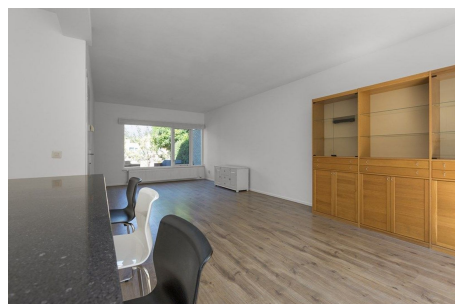

Save time and money go directly to
the best and quickest agent

Tigris, Amstelveen

Details:

- Size of the property: 142 m²
- Number of bedrooms: 4
- Number of bathrooms: 2
- Type of house: Family House
- Construction year of the house: 1971

Type	: Terraced house
Decoration	: Semi Furnished
Garden	: Yes, Backyard, Southeast, 500×1000cm
Living Surface	: 147m²
Rooms	: 5

Rent € 2.800 p.m. excl. per month