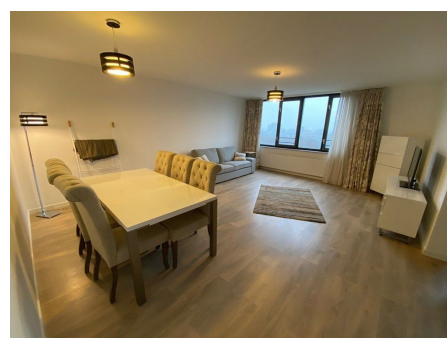

## Wittgensteinlaan, Amsterdam

Apartment is well maintained. Very close to the metro station.

Details:

- Size of the property: 90 m<sup>2</sup>
- Number of bedrooms: 2 + studyroom
- Number of bathrooms: 1

Type	: Upper floor apartment
Decoration	: Fully furnished
Living Surface	: 90m <sup>2</sup>
Rooms	: 3

**Rent € 2.300 p.m. excl. per month**