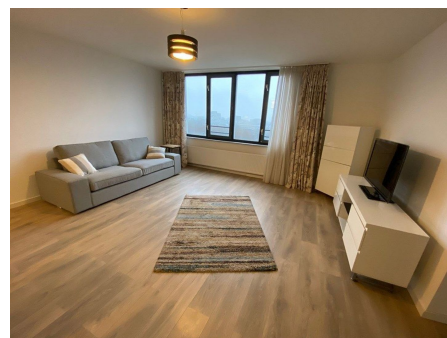

## Wittgensteinlaan, Amsterdam

Apartment is well maintained. Very close to the metro station.

Details:

- Size of the property: 90 m<sup>2</sup>
- Number of bedrooms: 2 + studyroom
- Number of bathrooms: 1

Type	: Upper floor apartment
Decoration	: Fully furnished
Living Surface	: 90m <sup>2</sup>
Rooms	: 3

**Rent € 2.300 p.m. excl. per month**