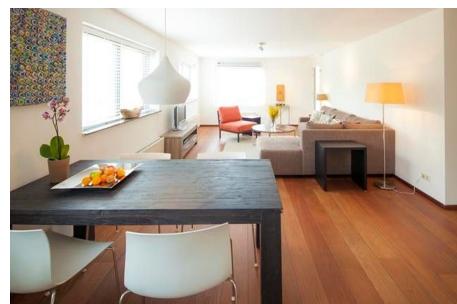

*Save time and money go directly to
the best and quickest agent*

Kamerlingh Onnesstraat, Amstelveen

Details:

- Size of the property: 100 m²
- Number of bedrooms: 2
- Number of bathrooms: 1
- Type of house: Apartment
- Construction year of the house: 1999

Type	: Ground floor apartment
Decoration	: Fully furnished
Living Surface	: 100m²
Rooms	: 3

Rent € 2.450 p.m. excl. per month