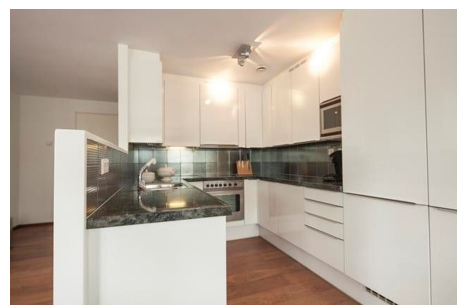

*Save time and money go directly to
the best and quickest agent*

Kamerlingh Onnesstraat, Amstelveen

Details:

- Size of the property: 100 m²
- Number of bedrooms: 2
- Number of bathrooms: 1
- Type of house: Apartment
- Construction year of the house: 1999

Type	: Ground floor apartment
Decoration	: Fully furnished
Living Surface	: 100m²
Rooms	: 3

Rent € 2.450 p.m. excl. per month