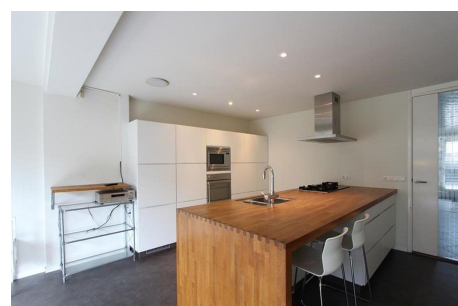

Save time and money go directly to
the best and quickest agent

Cannenburg, Amsterdam

This beautiful and spacious house with 2 balconies and lovely West-facing garden is located in the area Buitenveldert, just a few minutes away from the Zuid As and the big shopping mall 'Groot Gelderlandplein'. Also, the beautiful Amsterdam forest (Amsterdamse Bos) is within walking distance. Here you can walk, go running, row, play Tennis, go to the Sauna, enjoy a lot more outdoor activities and enjoy nature. The house is easy accessible both by car and public transport. Overall, a family house in a great location with fully equipped kitchen, spacious bathroom and great garden. Definitely

Type	: Drive-in
Decoration	: Semi Furnished
Garden	: Yes, Backyard, 700×1500cm
Living Surface	: 189m²
Rooms	: 4

Rent € 3.500 p.m. excl. per month