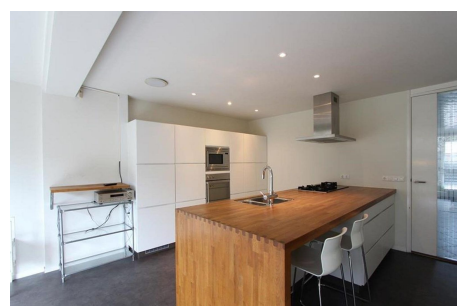

Save time and money go directly to
the best and quickest agent

Cannenburg, Amsterdam

This beautiful and spacious house with 2 balconies and lovely West-facing garden is located in the area Buitenveldert, just a few minutes away from the Zuid As and the big shopping mall 'Groot Gelderlandplein'. Also, the beautiful Amsterdam forest (Amsterdamse Bos) is within walking distance. Here you can walk, go running, row, play Tennis, go to the Sauna, enjoy a lot more outdoor activities and enjoy nature. The house is easy accessible both by car and public transport. Overall, a family house in a great location with fully equipped kitchen, spacious bathroom and great garden. Definitely

Type	: Drive-in
Decoration	: Semi Furnished
Garden	: Yes, Backyard, 700×1500cm
Living Surface	: 189m²
Rooms	: 4

Rent € 3.500 p.m. excl. per month