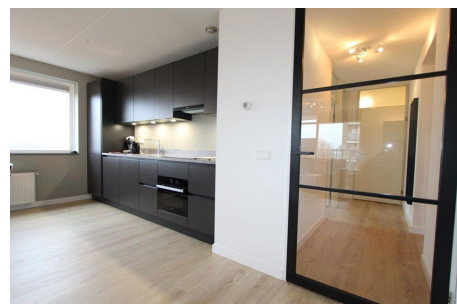

## Rosa Spierlaan, Amstelveen

Completely renovated with an amazing view. This property has an energylabel A.

Details:

Size of the property: 73 m<sup>2</sup>

Number of bedrooms: 2

Number of bathrooms: 1

Type	: Upper floor apartment
Decoration	: Fully furnished
Living Surface	: 73m <sup>2</sup>
Rooms	: 3