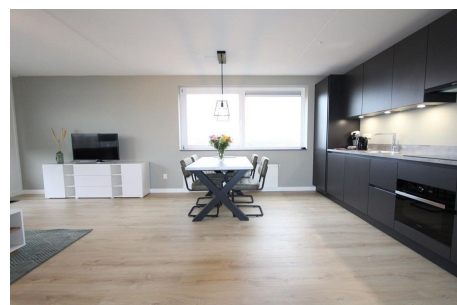

## Rosa Spierlaan, Amstelveen

Completely renovated with an amazing view. This property has an energylabel A.

Details:

Size of the property: 73 m<sup>2</sup>

Number of bedrooms: 2

Number of bathrooms: 1

<b>Type</b>	: Upper floor apartment
<b>Decoration</b>	: Fully furnished
<b>Living Surface</b>	: 73m <sup>2</sup>
<b>Rooms</b>	: 3