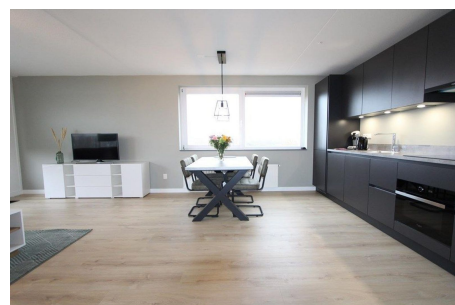

Save time and money go directly to
the best and quickest agent

Rosa Spierlaan, Amstelveen

Completely renovated with an amazing view. This property has an energylabel A.

Details:

Size of the property: 73 m²

Number of bedrooms: 2

Number of bathrooms: 1

Type	: Upper floor apartment
Decoration	: Fully furnished
Living Surface	: 73m ²
Rooms	: 3

Rent € 2.100 p.m. excl. per month