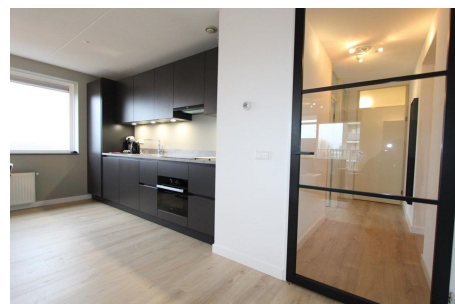

Save time and money go directly to
the best and quickest agent

Rosa Spierlaan, Amstelveen

Completely renovated with an amazing view. This property has an energylabel A.

Details:

Size of the property: 73 m²

Number of bedrooms: 2

Number of bathrooms: 1

Type	: Upper floor apartment
Decoration	: Fully furnished
Living Surface	: 73m ²
Rooms	: 3

Rent € 2.100 p.m. excl. per month