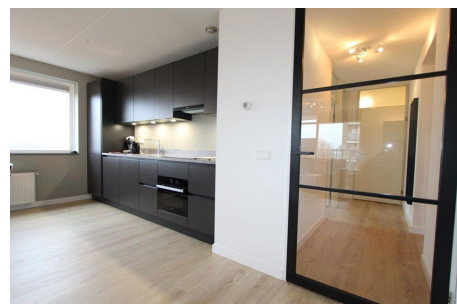

## Rosa Spierlaan, Amstelveen

Completely renovated with an amazing view. This property has an energylabel A.

Details:

Size of the property: 73 m<sup>2</sup>

Number of bedrooms: 2

Number of bathrooms: 1

<b>Type</b>	: Upper floor apartment
<b>Decoration</b>	: Fully furnished
<b>Living Surface</b>	: 73m <sup>2</sup>
<b>Rooms</b>	: 3