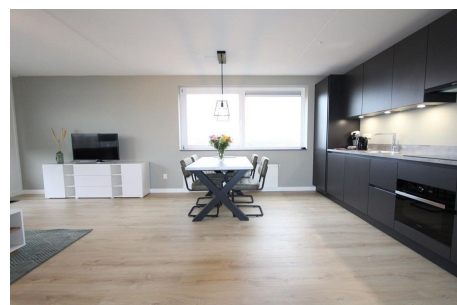

## Rosa Spierlaan, Amstelveen

Completely renovated with an amazing view. This property has an energylabel A.

Details:

Size of the property: 73 m<sup>2</sup>

Number of bedrooms: 2

Number of bathrooms: 1

Type	: Upper floor apartment
Decoration	: Fully furnished
Living Surface	: 73m <sup>2</sup>
Rooms	: 3