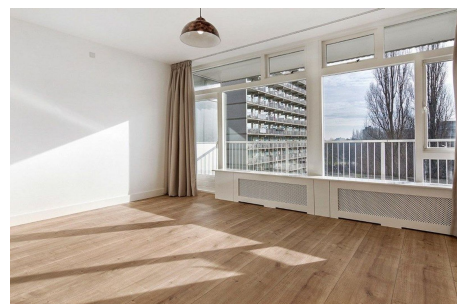

*Save time and money go directly to
the best and quickest agent*

Rembrandtweg, Amstelveen

Details:

- Size of the property: 82 m²
- Number of bedrooms: 2
- Number of bathrooms: 1
- Type of property: Apartment
- Construction year of the apartment: 1963

Type	: Upper floor apartment
Decoration	: Semi Furnished
Living Surface	: 82m²
Rooms	: 3

Rent € 2.100 p.m. excl. per month