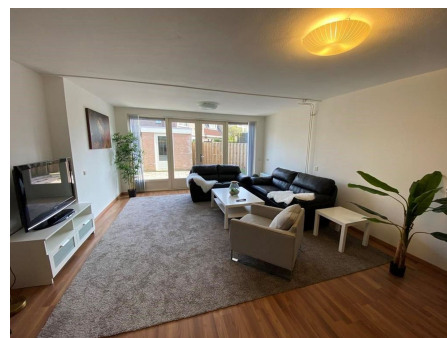

Save time and money go directly to
the best and quickest agent

De Eendracht, Amstelveen

The current pictures are impression pictures how the house will approximately be. These pictures are from another house from the owner.

Details:

Size of the property (m2) approximately 140 m2

Number of bedrooms: 4

Type	: Terraced house
Decoration	: Semi Furnished, Optionally furnished
Garden	: Yes, Backyard, 100×100cm
Living Surface	: 140m²
Rooms	: 4

Rent € 2.650 p.m. excl. per month