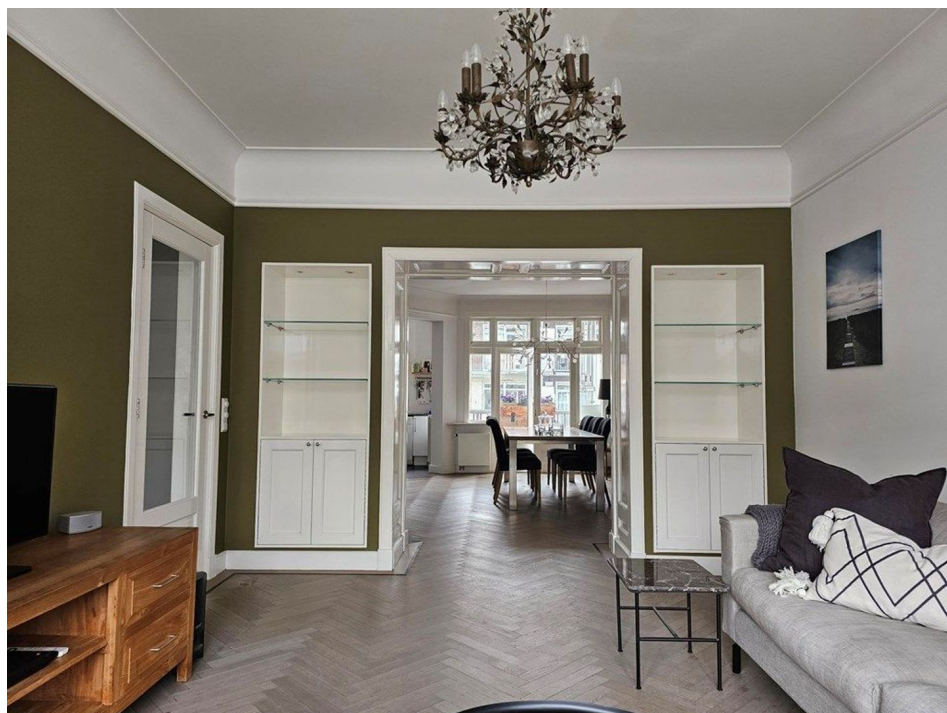

## Rooseveltlaan, Amsterdam

Details:

- Size of the property: 100 m<sup>2</sup>
- Number of bedrooms: 2
- Number of bathrooms: 1
- Type of house: Apartment
- Construction year of the house: 1934

**Type** : Up and downstairs house  
**Decoration** : Fully furnished  
**Living Surface** : 100m<sup>2</sup>  
**Rooms** : 3