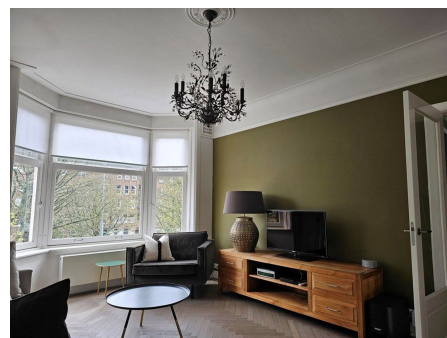

## Rooseveltlaan, Amsterdam

Details:

- Size of the property: 100 m<sup>2</sup>
- Number of bedrooms: 2
- Number of bathrooms: 1
- Type of house: Apartment
- Construction year of the house: 1934

**Type** : Up and downstairs house  
**Decoration** : Fully furnished  
**Living Surface** : 100m<sup>2</sup>  
**Rooms** : 3