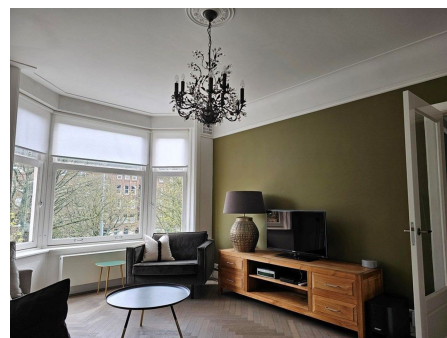

Save time and money go directly to
the best and quickest agent

Rooseveltlaan, Amsterdam

Details:

- Size of the property: 100 m²
- Number of bedrooms: 2
- Number of bathrooms: 1
- Type of house: Apartment
- Construction year of the house: 1934

Type	: Up and downstairs house
Decoration	: Fully furnished
Living Surface	: 100m²
Rooms	: 3

Rent € 2.950 p.m. excl. per month