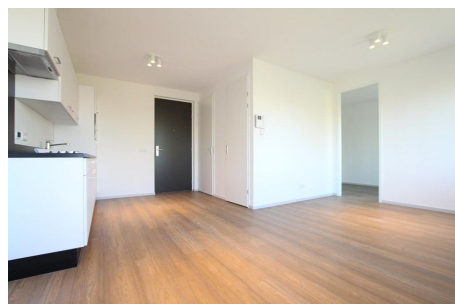

*Save time and money go directly to
the best and quickest agent*

Bouwerij, Amstelveen

Details:

- Size of the property: 43 m²
- Number of bedrooms: 1
- Number of bathrooms: 1
- Type of house: Apartment
- Interior decoration: Semi-Furnished

Type	: Upper floor apartment
Decoration	: Semi Furnished
Living Surface	: 43m²
Rooms	: 2

Rent € 1.300 p.m. excl. per month