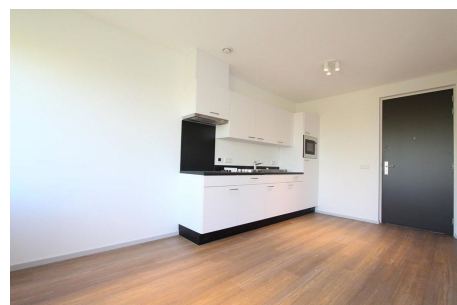

*Save time and money go directly to
the best and quickest agent*

Bouwerij, Amstelveen

Details:

- Size of the property: 43 m²
- Number of bedrooms: 1
- Number of bathrooms: 1
- Type of house: Apartment
- Interior decoration: Semi-Furnished

Type	: Upper floor apartment
Decoration	: Semi Furnished
Living Surface	: 43m ²
Rooms	: 2

Rent € 1.300 p.m. excl. per month