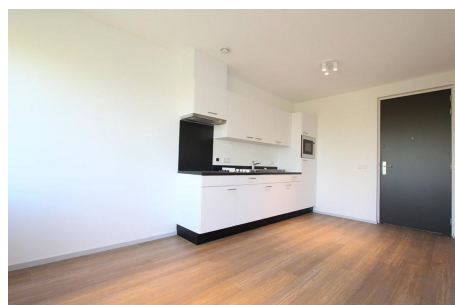

*Save time and money go directly to
the best and quickest agent*

Bouwerij, Amstelveen

Details:

- Size of the property: 43 m²
- Number of bedrooms: 1
- Number of bathrooms: 1
- Type of house: Apartment
- Interior decoration: Semi-Furnished

Type	: Upper floor apartment
Decoration	: Semi Furnished
Living Surface	: 43m²
Rooms	: 2

Rent € 1.300 p.m. excl. per month