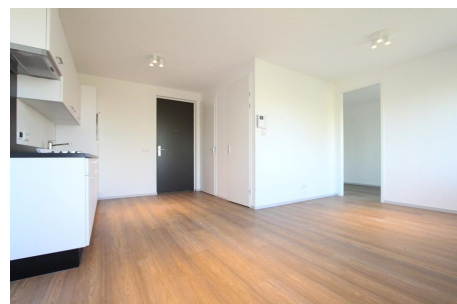

*Save time and money go directly to
the best and quickest agent*

Bouwerij, Amstelveen

Details:

- Size of the property: 43 m²
- Number of bedrooms: 1
- Number of bathrooms: 1
- Type of house: Apartment
- Interior decoration: Semi-Furnished

Type	: Upper floor apartment
Decoration	: Semi Furnished
Living Surface	: 43m ²
Rooms	: 2

Rent € 1.300 p.m. excl. per month