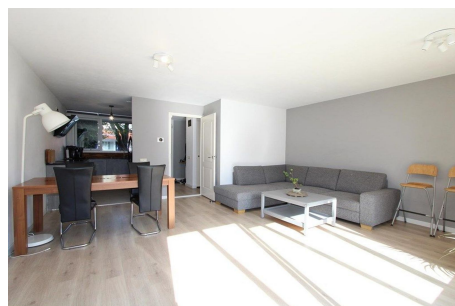

Save time and money go directly to
the best and quickest agent

Joke Smitstraat, Amsterdam

Drive-in house on a quiet location with a large kitchen, 5 bedrooms, office space, walking closet, lounge room, bathroom with a separate showercabinet and a garden facing South.

The house is situated on a good location, near public transportation, near highways and the shopping centre is close by.

Type	: Terraced house
Decoration	: Fully furnished
Garden	: Yes, Backyard
Living Surface	: 133m ²
Rooms	: 6