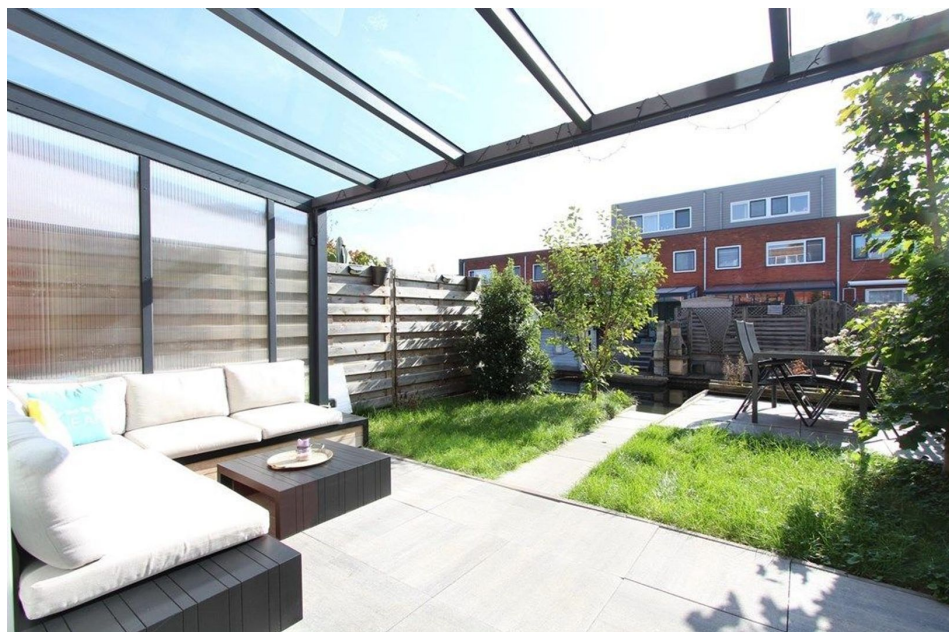

Save time and money go directly to
the best and quickest agent

Joke Smitstraat, Amsterdam

Drive-in house on a quiet location with a large kitchen, 5 bedrooms, office space, walking closet, lounge room, bathroom with a separate showercabinet and a garden facing South.

The house is situated on a good location, near public transportation, near highways and the shopping centre is close by.

Type	: Terraced house
Decoration	: Fully furnished
Garden	: Yes, Backyard
Living Surface	: 133m ²
Rooms	: 6