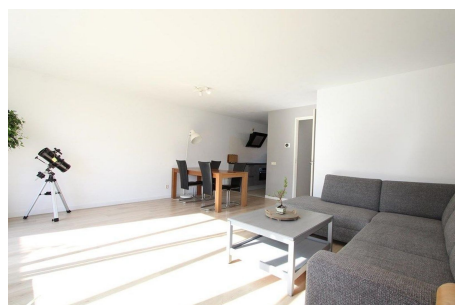

Save time and money go directly to
the best and quickest agent

Joke Smitstraat, Amsterdam

Drive-in house on a quiet location with a large kitchen, 5 bedrooms, office space, walking closet, lounge room, bathroom with a separate showercabinet and a garden facing South.

The house is situated on a good location, near public transportation, near highways and the shopping centre is close by.

Type	: Terraced house
Decoration	: Fully furnished
Garden	: Yes, Backyard
Living Surface	: 133m ²
Rooms	: 6