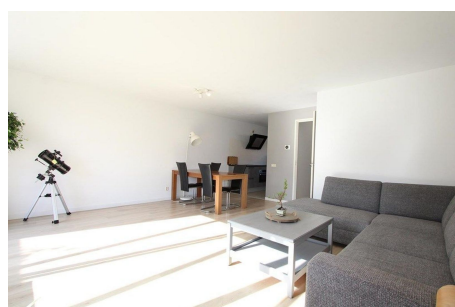

Save time and money go directly to
the best and quickest agent

Joke Smitstraat, Amsterdam

Drive-in house on a quiet location with a large kitchen, 5 bedrooms, office space, walking closet, lounge room, bathroom with a separate showercabinet and a garden facing South.

The house is situated on a good location, near public transportation, near highways and the shopping centre is close by.

Type	: Terraced house
Decoration	: Fully furnished
Garden	: Yes, Backyard
Living Surface	: 133m ²
Rooms	: 6