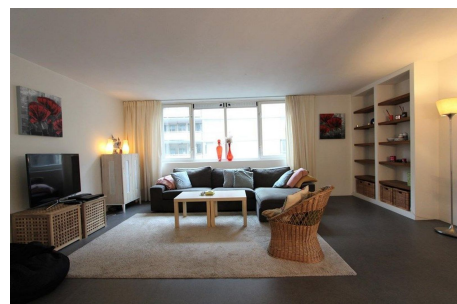

Save time and money go directly to
the best and quickest agent

Plantage Doklaan, Amsterdam

Details:

- Size of the property: 85 m²
- Number of bedrooms: 2
- Number of bathrooms: 1
- Type of house: Apartment
- Construction year of the house: 1989

Type : Upper floor apartment
Decoration : Fully furnished
Living Surface : 85m²
Rooms : 3

Rent € 2.250 p.m. excl. per month