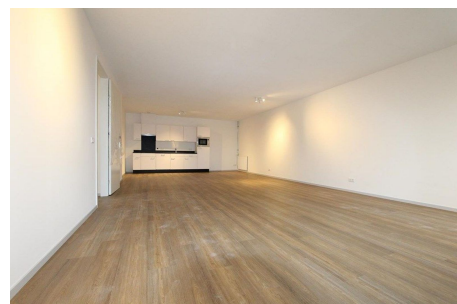

*Save time and money go directly to
the best and quickest agent*

Bouwerij, Amstelveen

Details:

- Size of the property: 89 m²
- Number of bedrooms: 2
- Number of bathrooms: 1
- Type of house: Apartment
- Interior decoration: Semi-Furnished

Type	: Upper floor apartment
Decoration	: Semi Furnished
Living Surface	: 89m²
Rooms	: 3

Rent € 1.650 p.m. excl. per month