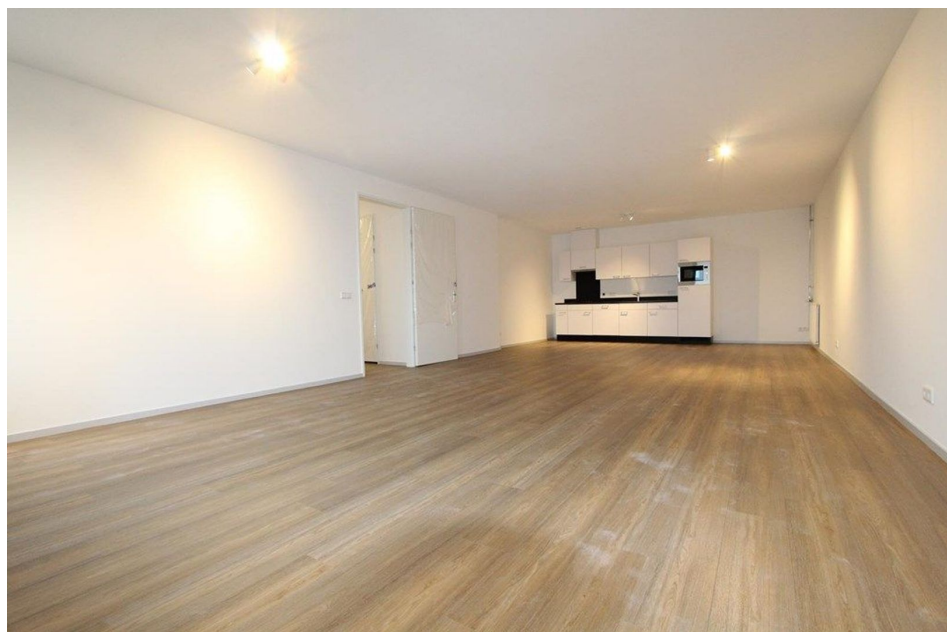

*Save time and money go directly to
the best and quickest agent*

Bouwerij, Amstelveen

Details:

- Size of the property: 89 m²
- Number of bedrooms: 2
- Number of bathrooms: 1
- Type of house: Apartment
- Interior decoration: Semi-Furnished

Type	: Upper floor apartment
Decoration	: Semi Furnished
Living Surface	: 89m²
Rooms	: 3

Rent € 1.650 p.m. excl. per month