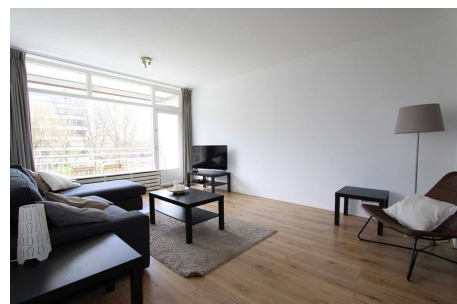

*Save time and money go directly to
the best and quickest agent*

Duivelselaan, Amstelveen

Details:

- Size of the property: 78 m²
- Number of bedrooms: 2
- Number of bathrooms: 1
- Type of house: Apartment
- Construction year of the house: 1964

Type	: Up and downstairs house
Decoration	: Fully furnished
Living Surface	: 78m²
Rooms	: 3

Rent € 2.100 p.m. excl. per month