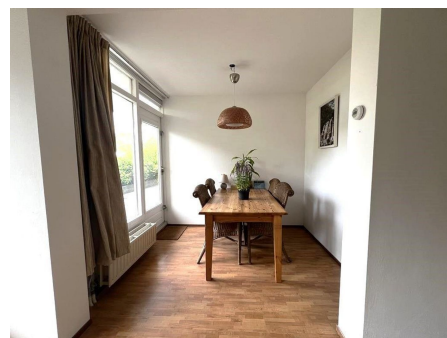

Save time and money go directly to
the best and quickest agent

Rosa Spierlaan, Amstelveen

Details:

- Size of the property: 85 m²
- Number of bedrooms: 2
- Number of bathrooms: 1
- Type of house: Apartment
- Construction year of the house: 1991

Type	: Ground floor apartment
Decoration	: Fully furnished
Garden	: Yes, Backyard, 300×200cm
Living Surface	: 85m²
Rooms	: 3

Rent € 2.000 p.m. excl. per month