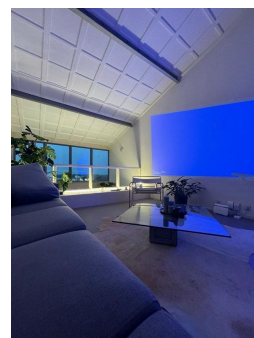

Save time and money go directly to
the best and quickest agent

Silodam, Amsterdam

The first two pictures are the most recent pictures of the property.

Spacious and bright duplex apartment (approximately 95m²) with 2 bedrooms and a panoramic view over the 'Ij' and an amazing view over the Amsterdam its historic City Centre in the West.