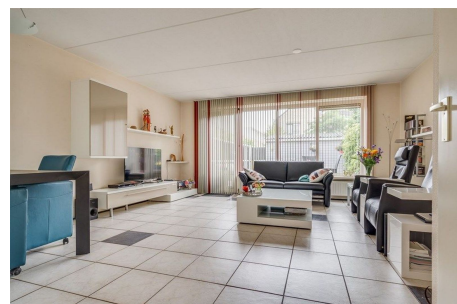

Save time and money go directly to
the best and quickest agent

Bertus Aafjeslaan, Amstelveen

Details:

- Size of the property: 144 m²
- Number of bedrooms: 3
- Number of bathrooms: 1
- Type of house: Family House
- Construction year of the house: 1995

Type	: Endhouse
Decoration	: Semi Furnished, Optionally furnished
Garden	: Yes, Backyard, 800×1200cm
Living Surface	: 144m²
Rooms	: 4

Rent € 2.500 p.m. excl. per month