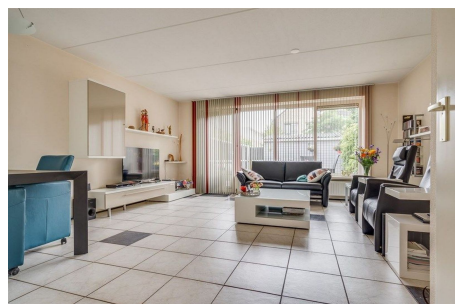

Save time and money go directly to
the best and quickest agent

Bertus Aafjeslaan, Amstelveen

Details:

- Size of the property: 144 m²
- Number of bedrooms: 3
- Number of bathrooms: 1
- Type of house: Family House
- Construction year of the house: 1995

Type	: Endhouse
Decoration	: Semi Furnished, Optionally furnished
Garden	: Yes, Backyard, 800×1200cm
Living Surface	: 144m²
Rooms	: 4

Rent € 2.500 p.m. excl. per month