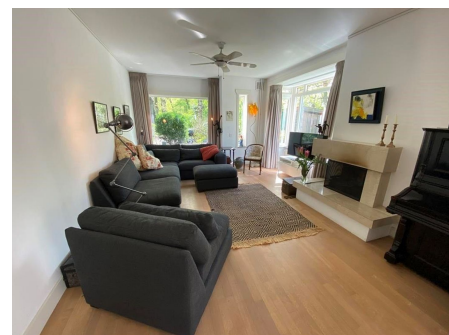

## De Ruwiellaan, Amstelveen

In one of the most beloved neighborhoods of Amstelveen you'll find this beautiful corner three story house, built in the late 30's in Amsterdamse School style. Renovated to fit the modern needs, situated across a park with a playground and near international schools. The perfect property for a family to reside in.

Details:

Type	: Corner house
Decoration	: Semi Furnished, Optionally furnished
Garden	: Yes, Backyard, Southwest, 100×100cm
Living Surface	: 170m <sup>2</sup>
Rooms	: 7

**Rent € 4.950 p.m. excl. per month**