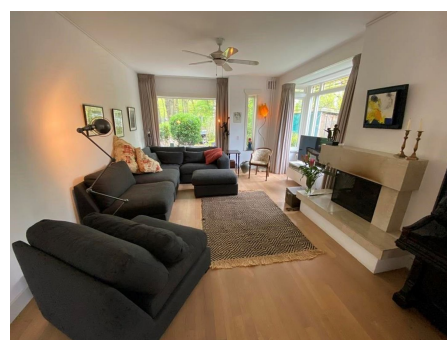

Save time and money go directly to
the best and quickest agent

De Ruwiellaan, Amstelveen

In one of the most beloved neighborhoods of Amstelveen you'll find this beautiful corner three story house, built in the late 30's in Amsterdamse School style. Renovated to fit the modern needs, situated across a park with a playground and near international schools. The perfect property for a family to reside in.

Details:

Type	: Corner house
Decoration	: Semi Furnished, Optionally furnished
Garden	: Yes, Backyard, Southwest, 100×100cm
Living Surface	: 170m ²
Rooms	: 7

Rent € 4.950 p.m. excl. per month