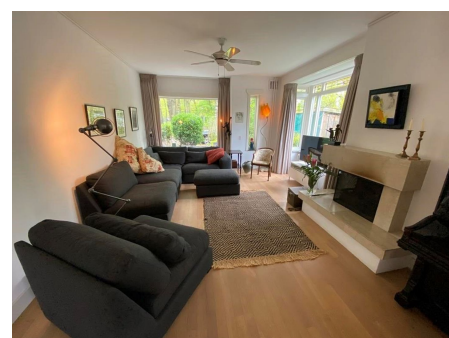

## De Ruwiellaan, Amstelveen

In one of the most beloved neighborhoods of Amstelveen you'll find this beautiful corner three story house, built in the late 30's in Amsterdamse School style. Renovated to fit the modern needs, situated across a park with a playground and near international schools. The perfect property for a family to reside in.

Details:

Type	: Corner house
Decoration	: Semi Furnished, Optionally furnished
Garden	: Yes, Backyard, Southwest, 100×100cm
Living Surface	: 170m <sup>2</sup>
Rooms	: 7

**Rent € 4.950 p.m. excl. per month**