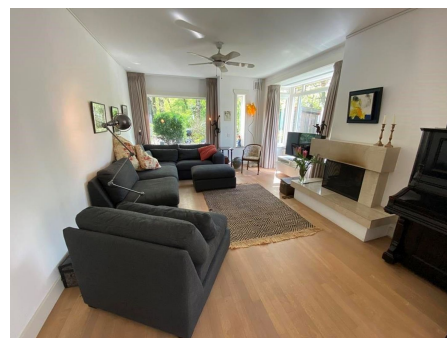

Save time and money go directly to
the best and quickest agent

De Ruwiellaan, Amstelveen

In one of the most beloved neighborhoods of Amstelveen you'll find this beautiful corner three story house, built in the late 30's in Amsterdamse School style. Renovated to fit the modern needs, situated across a park with a playground and near international schools. The perfect property for a family to reside in.

Details:

Type	: Corner house
Decoration	: Semi Furnished, Optionally furnished
Garden	: Yes, Backyard, Southwest, 100×100cm
Living Surface	: 170m ²
Rooms	: 7

Rent € 4.950 p.m. excl. per month