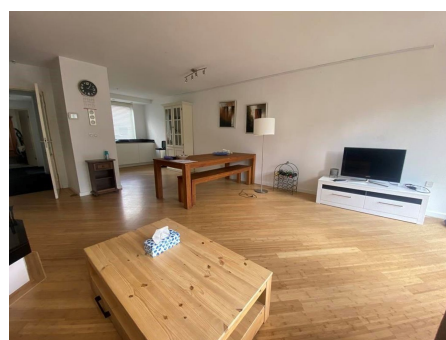

*Save time and money go directly to
the best and quickest agent*

Thuishaven, Amstelveen

Please be aware: The landlord is planning to renew the flooring, kitchen and a few pieces of furniture. The pictures are also older

Details:

Size of the house (m2) approximately 130 m2

Type : Terraced house
Decoration : Fully furnished
Living Surface : 135m²
Rooms : 5

Rent € 2.300 p.m. excl. per month