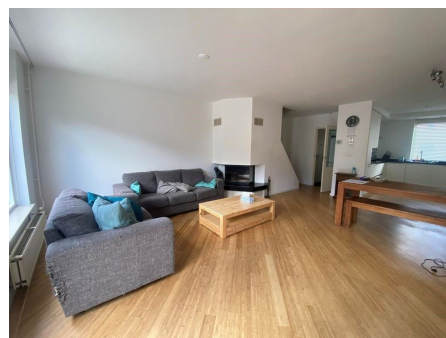

*Save time and money go directly to
the best and quickest agent*

Thuishaven, Amstelveen

Please be aware: The landlord is planning to renew the flooring, kitchen and a few pieces of furniture. The pictures are also older

Details:

Size of the house (m2) approximately 130 m2

Type : Terraced house
Decoration : Fully furnished
Living Surface : 135m²
Rooms : 5

Rent € 2.300 p.m. excl. per month