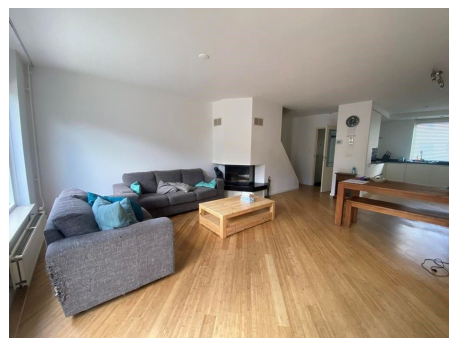

## Thuishaven, Amstelveen

Please be aware: The landlord is planning to renew the flooring, kitchen and a few pieces of furniture.  
The pictures are also older

Details:

Size of the house (m2) approximately 130 m2

**Type** : Terraced house  
**Decoration** : Fully furnished  
**Living Surface** : 135m<sup>2</sup>  
**Rooms** : 5

**Rent € 2.300 p.m. excl. per month**