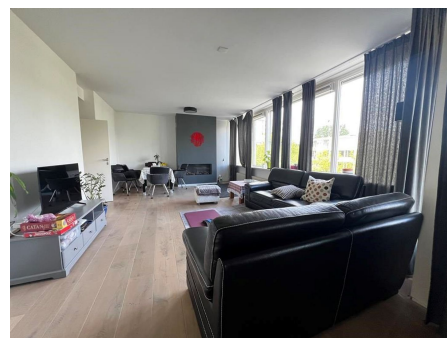

Save time and money go directly to
the best and quickest agent

Dina Appeldoornstraat, Amsterdam

Details:

- Size of the property: 110 m²
- Number of bedrooms: 2
- Number of bathrooms: 1
- Type of house: Apartment
- Construction year of the house: 1952

Type	: Upper floor apartment
Decoration	: Fully furnished
Living Surface	: 110m²
Rooms	: 3

Rent € 2.750 p.m. excl. per month