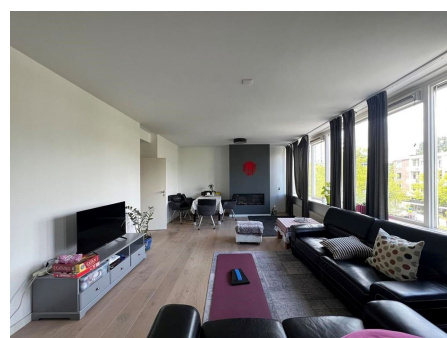

Save time and money go directly to
the best and quickest agent

Dina Appeldoornstraat, Amsterdam

Details:

- Size of the property: 110 m²
- Number of bedrooms: 2
- Number of bathrooms: 1
- Type of house: Apartment
- Construction year of the house: 1952

Type	: Upper floor apartment
Decoration	: Fully furnished
Living Surface	: 110m²
Rooms	: 3

Rent € 2.750 p.m. excl. per month