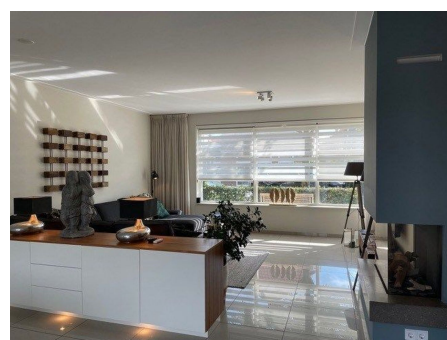

Save time and money go directly to
the best and quickest agent

Werven, Aalsmeer

Details:

- Size of the property: 196 m²
- Number of bedrooms: 4
- Number of bathrooms: 1
- Type of house: Family House
- Construction year of the house: 2008

Type	: Drive-in
Decoration	: Fully furnished
Garden	: Yes, Backyard, Southwest, 1000x600cm
Living Surface	: 196m ²
Rooms	: 5

Rent € 4.150 p.m. excl. per month