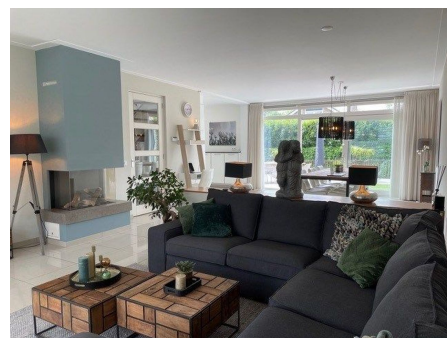

Save time and money go directly to
the best and quickest agent

Werven, Aalsmeer

Details:

- Size of the property: 196 m²
- Number of bedrooms: 4
- Number of bathrooms: 1
- Type of house: Family House
- Construction year of the house: 2008

Type	: Drive-in
Decoration	: Fully furnished
Garden	: Yes, Backyard, Southwest, 1000x600cm
Living Surface	: 196m ²
Rooms	: 5

Rent € 4.150 p.m. excl. per month