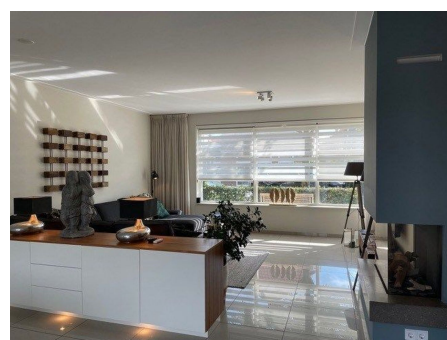

Save time and money go directly to
the best and quickest agent

Werven, Aalsmeer

Details:

- Size of the property: 196 m²
- Number of bedrooms: 4
- Number of bathrooms: 1
- Type of house: Family House
- Construction year of the house: 2008

Type	: Drive-in
Decoration	: Fully furnished
Garden	: Yes, Backyard, Southwest, 1000×600cm
Living Surface	: 196m ²
Rooms	: 5

Rent € 4.150 p.m. excl. per month