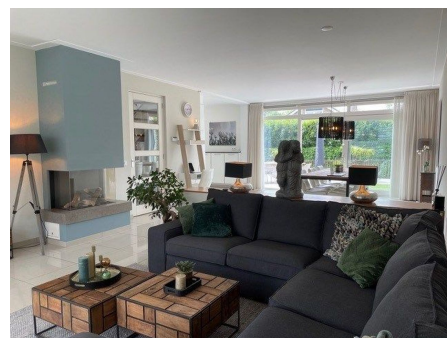

Save time and money go directly to
the best and quickest agent

Werven, Aalsmeer

Details:

- Size of the property: 196 m²
- Number of bedrooms: 4
- Number of bathrooms: 1
- Type of house: Family House
- Construction year of the house: 2008

Type	: Drive-in
Decoration	: Fully furnished
Garden	: Yes, Backyard, Southwest, 1000×600cm
Living Surface	: 196m ²
Rooms	: 5

Rent € 4.150 p.m. excl. per month