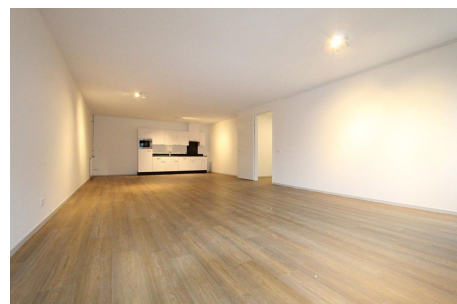

*Save time and money go directly to
the best and quickest agent*

Bouwerij, Amstelveen

Viewings ONLY per e-mail. Please do not call. Thank you.

Details:

- Size of the property: 112 m²
- Number of bedrooms: 2
- Number of bathrooms: 1

Type	: Upper floor apartment
Decoration	: Semi Furnished
Living Surface	: 112m ²
Rooms	: 3

Rent € 1.700 p.m. excl. per month