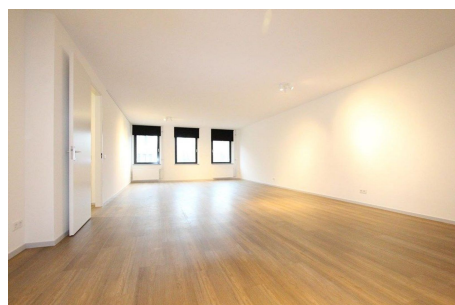

*Save time and money go directly to
the best and quickest agent*

Bouwerij, Amstelveen

Viewings ONLY per e-mail. Please do not call. Thank you.

Details:

- Size of the property: 112 m²
- Number of bedrooms: 2
- Number of bathrooms: 1

Type	: Upper floor apartment
Decoration	: Semi Furnished
Living Surface	: 112m²
Rooms	: 3

Rent € 1.700 p.m. excl. per month