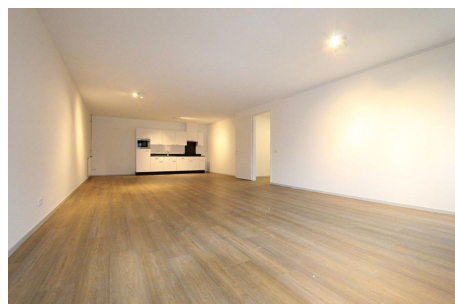

*Save time and money go directly to
the best and quickest agent*

Bouwerij, Amstelveen

Viewings ONLY per e-mail. Please do not call. Thank you.

Details:

- Size of the property: 112 m²
- Number of bedrooms: 2
- Number of bathrooms: 1

Type	: Upper floor apartment
Decoration	: Semi Furnished
Living Surface	: 112m²
Rooms	: 3

Rent € 1.700 p.m. excl. per month