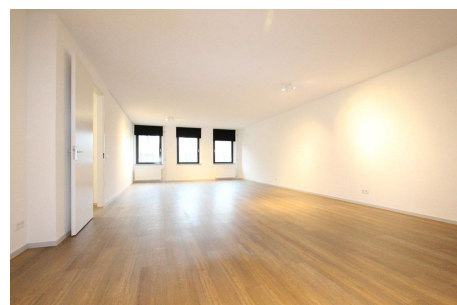

*Save time and money go directly to
the best and quickest agent*

Bouwerij, Amstelveen

Viewings ONLY per e-mail. Please do not call. Thank you.

Details:

- Size of the property: 112 m²
- Number of bedrooms: 2
- Number of bathrooms: 1

Type	: Upper floor apartment
Decoration	: Semi Furnished
Living Surface	: 112m ²
Rooms	: 3

Rent € 1.700 p.m. excl. per month