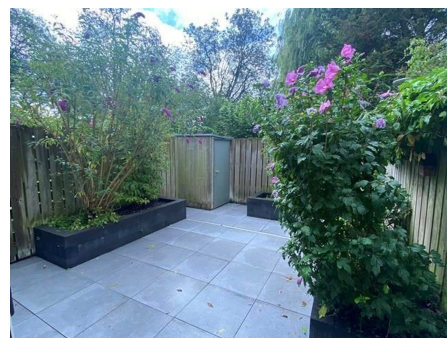

Save time and money go directly to
the best and quickest agent

Rigi, Amstelveen

Details:

- Size of the property: 170 m²
- Number of bedrooms: 5
- Number of bathrooms: 2
- Type of house: Family House
- Construction year of the house: 1969

Type	: Terraced house
Decoration	: Fully furnished, Semi Furnished
Garden	: Yes, Frontyard, Northeast, 450×400cm
Living Surface	: 170m²
Rooms	: 6

Rent € 3.700 p.m. excl. per month