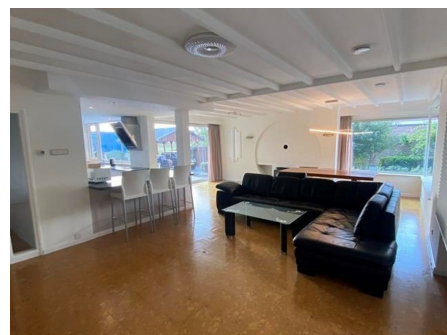

Save time and money go directly to
the best and quickest agent

Legmeerdijk, Amstelveen

DEPACHED House | Multiple bedrooms and bathrooms and Garden House | Bedrooms on GROUND floor and 1st floor

A stunning detached home located in the green heart of Amstelveen. This exclusive property offers the perfect balance between modern comfort and peaceful countryside living, with plenty of space for the whole family.

Type	: Drive-in
Decoration	: Semi Furnished, Optionally furnished
Garden	: Yes, Backyard, 600×600cm
Living Surface	: 265m²
Rooms	: 7

Rent € 6.500 p.m. excl. per month