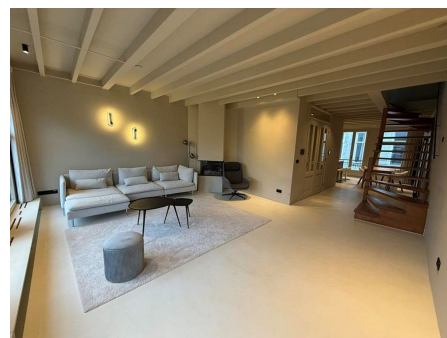

Save time and money go directly to
the best and quickest agent

Prinsengracht, Amsterdam

Details:

- Size of the property: 120 m²
- Number of bedrooms: 2
- Number of bathrooms: 1
- Type of house: Apartment
- Construction year of the house: 1880

Type	: Upper floor apartment
Decoration	: Semi Furnished, Optionally furnished
Living Surface	: 120m²
Rooms	: 3

Rent € 4.000 p.m. excl. per month