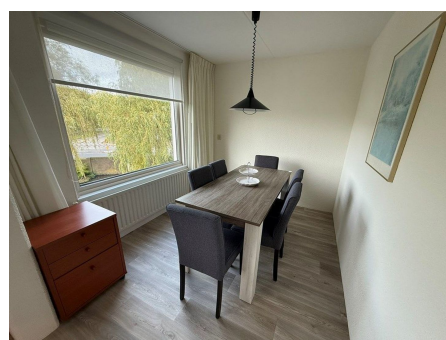

Save time and money go directly to
the best and quickest agent

Zeelandiahoeve, Amstelveen

Details:

- Size of the property: 75 m²
- Number of bedrooms: 2
- Number of bathrooms: 1
- Type of house: Apartment
- Construction year of the building: 1995

Type	: Upper floor apartment
Decoration	: Fully furnished
Living Surface	: 75m ²
Rooms	: 3

Rent € 2.350 p.m. excl. per month