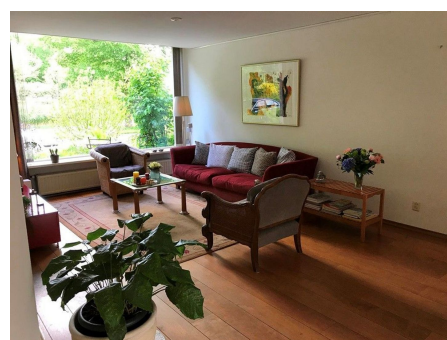

Save time and money go directly to
the best and quickest agent

Leopoldlaan, Uithoorn

Details:

- Size of the property: 135 m²
- Number of bedrooms: 6
- Number of bathrooms: 1
- Type of house: Family House
- Interior decoration: Furnished

Type	: Terraced house
Decoration	: Fully furnished
Garden	: Yes, Backyard, 500×600cm
Living Surface	: 135m ²
Rooms	: 7

Rent € 2.150 p.m. excl. per month