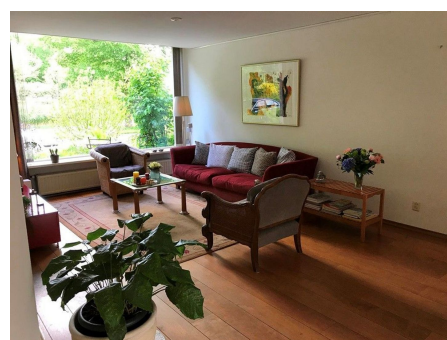

Save time and money go directly to
the best and quickest agent

Leopoldlaan, Uithoorn

Details:

- Size of the property: 135 m²
- Number of bedrooms: 6
- Number of bathrooms: 1
- Type of house: Family House
- Interior decoration: Furnished

Type	: Single family
Decoration	: Fully furnished
Garden	: Yes, Backyard, 500×600cm
Living Surface	: 135m ²
Rooms	: 7

Rent € 2.150 p.m. excl. per month