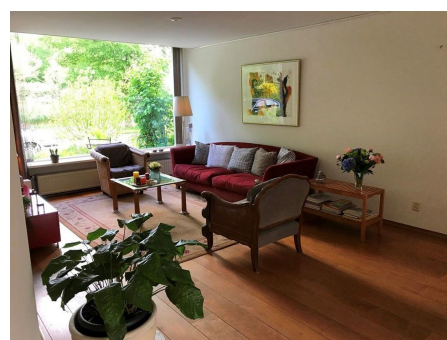

## Leopoldlaan, Uithoorn

Details:

- Size of the property: 135 m<sup>2</sup>
- Number of bedrooms: 6
- Number of bathrooms: 1
- Type of house: Family House
- Interior decoration: Furnished

<b>Type</b>	: Terraced house
<b>Decoration</b>	: Fully furnished
<b>Garden</b>	: Yes, Backyard, 500×600cm
<b>Living Surface</b>	: 135m <sup>2</sup>
<b>Rooms</b>	: 7