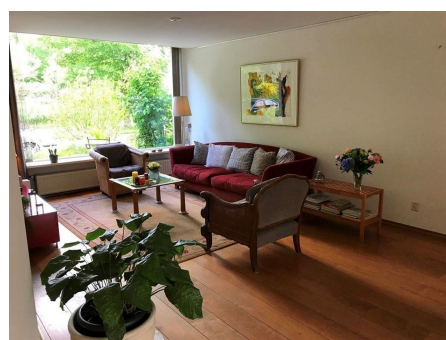

Save time and money go directly to
the best and quickest agent

Leopoldlaan, Uithoorn

Details:

- Size of the property: 135 m²
- Number of bedrooms: 6
- Number of bathrooms: 1
- Type of house: Family House
- Interior decoration: Furnished

Type	: Terraced house
Decoration	: Fully furnished
Garden	: Yes, Backyard, 500×600cm
Living Surface	: 135m ²
Rooms	: 7

Rent € 2.150 p.m. excl. per month