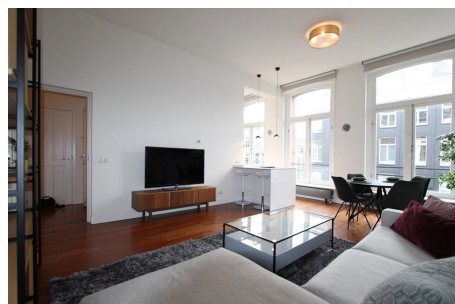

Save time and money go directly to
the best and quickest agent

Van Baerlestraat, Amsterdam

Beautiful 2 bedroom apartment located in the popular Museumkwartier, On the corner of the P.C. Hoofstraat, 20 meters from the Vondelpark.

Details:

- Size of the property: 80 m²
- Number of bedrooms: 2

Type	: Up and downstairs house
Decoration	: Fully furnished
Living Surface	: 81m ²
Rooms	: 3

Rent € 2.950 p.m. excl. per month